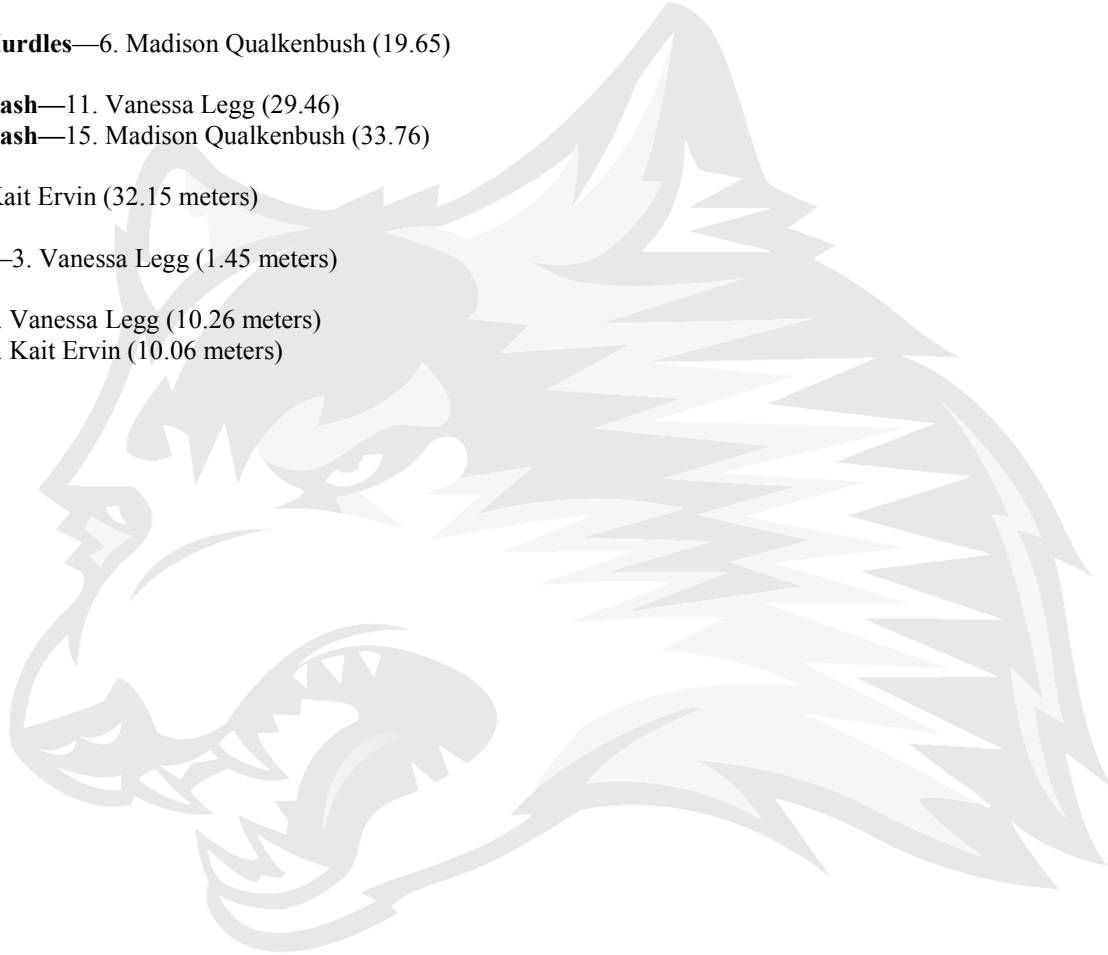

**Shot Put**—1. Vanessa Legg (10.26 meters)

**Shot Put**—2. Kait Ervin (10.06 meters)

INDIANA UNIVERSITY  
EAST

DEPARTMENT OF ATHLETICS