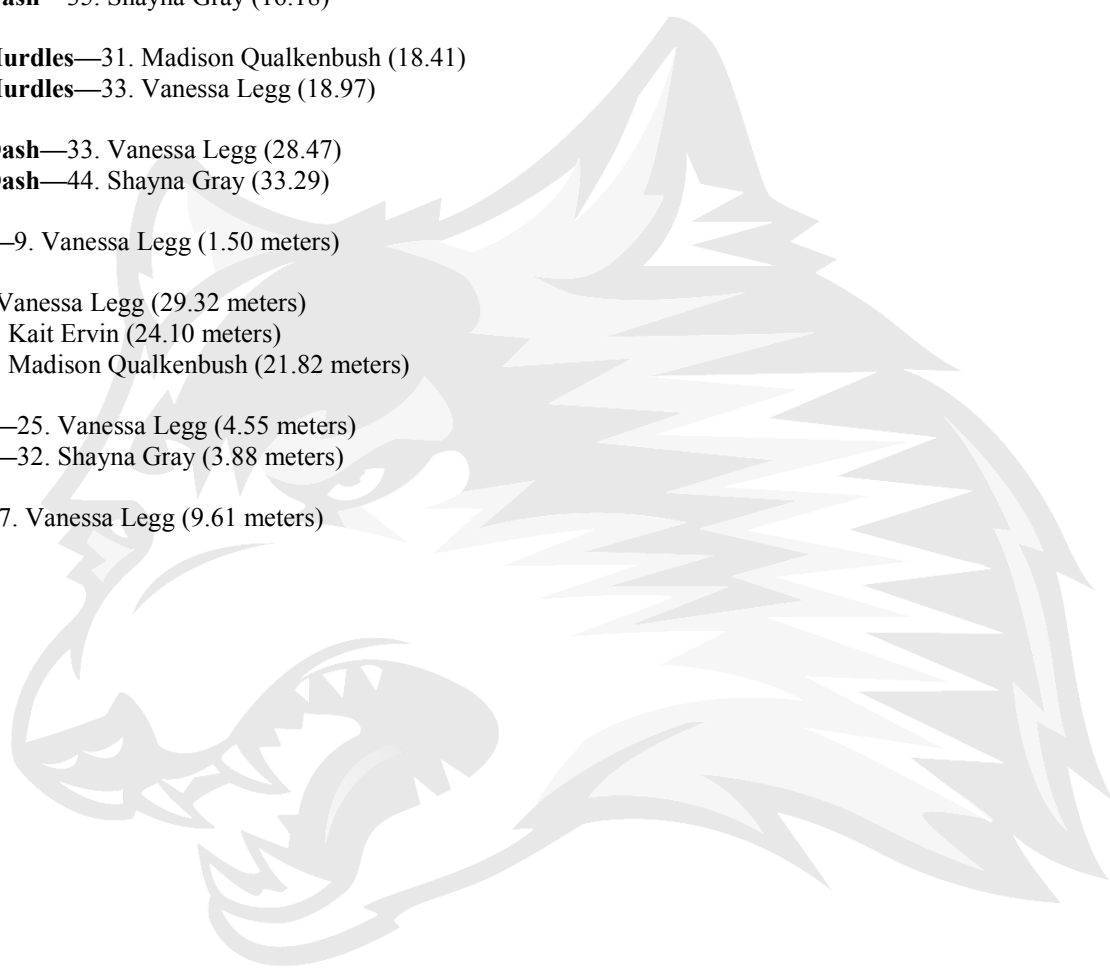

INDIANA UNIVERSITY EAST WOMEN'S TRACK AND FIELD 2010-11 Indoor/Outdoor Season

Meet results—Little State Invitational
April 8-9, 2011 * No team scores

100 Meter Dash—35. Shayna Gray (16.18)

100 Meter Hurdles—31. Madison Qualkenbush (18.41)

100 Meter Hurdles—33. Vanessa Legg (18.97)

200 Meter Dash—33. Vanessa Legg (28.47)

200 Meter Dash—44. Shayna Gray (33.29)

High Jump—9. Vanessa Legg (1.50 meters)

Javelin—9. Vanessa Legg (29.32 meters)

Javelin—24. Kait Ervin (24.10 meters)

Javelin—27. Madison Qualkenbush (21.82 meters)

Long Jump—25. Vanessa Legg (4.55 meters)

Long Jump—32. Shayna Gray (3.88 meters)

Shot Put—27. Vanessa Legg (9.61 meters)