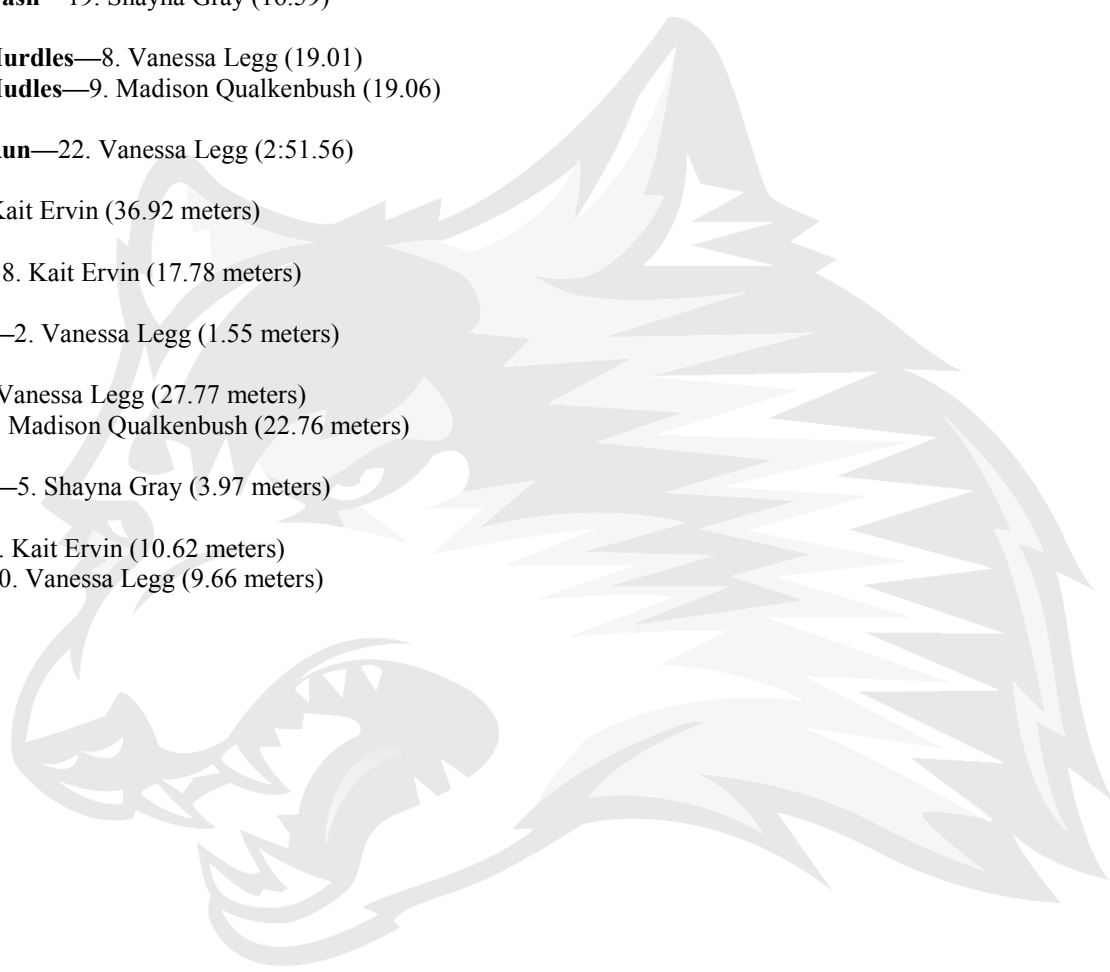

**High Jump**—2. Vanessa Legg (1.55 meters)

**Javelin**—4. Vanessa Legg (27.77 meters)

**Javelin**—11. Madison Qualkenbush (22.76 meters)

**Long Jump**—5. Shayna Gray (3.97 meters)

**Shot Put**—7. Kait Ervin (10.62 meters)

**Shot Put**—10. Vanessa Legg (9.66 meters)

INDIANA UNIVERSITY  
EAST

DEPARTMENT OF ATHLETICS