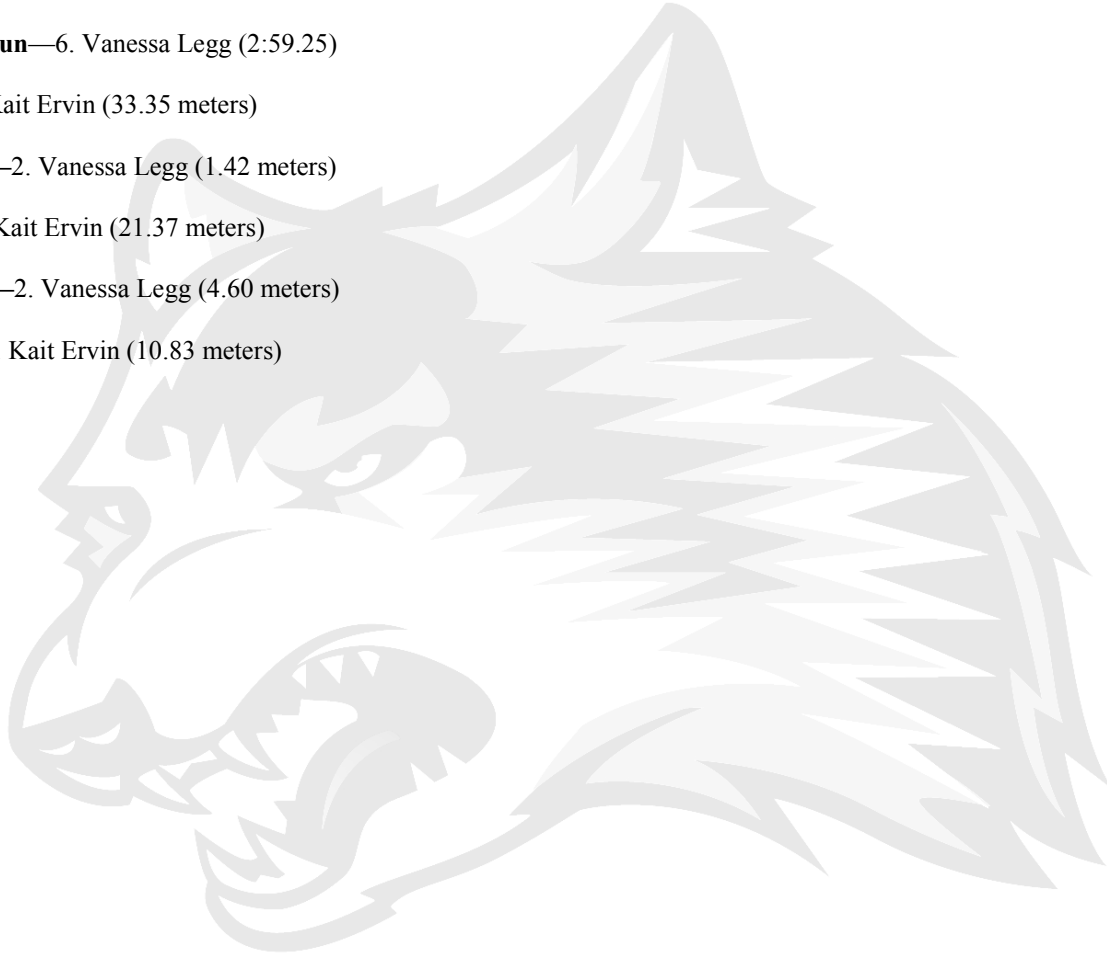

**800 Meter Run**—6. Vanessa Legg (2:59.25)

**Discus**—2. Kait Ervin (33.35 meters)

**High Jump**—2. Vanessa Legg (1.42 meters)

**Javelin**—4. Kait Ervin (21.37 meters)

**Long Jump**—2. Vanessa Legg (4.60 meters)

**Shot Put**—1. Kait Ervin (10.83 meters)

INDIANA UNIVERSITY  
EAST

DEPARTMENT OF ATHLETICS