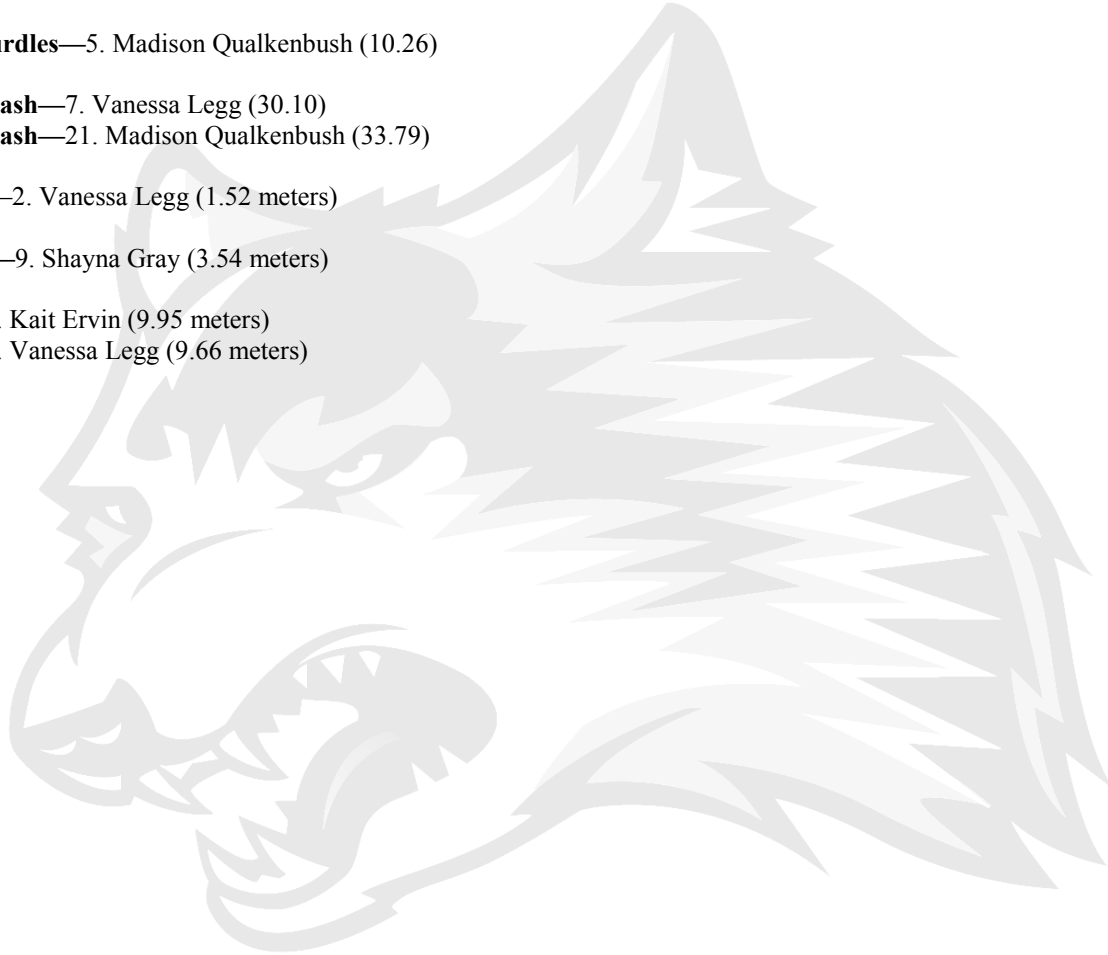

**Shot Put**—4. Kait Ervin (9.95 meters)

**Shot Put**—6. Vanessa Legg (9.66 meters)

INDIANA UNIVERSITY  
EAST

DEPARTMENT OF ATHLETICS