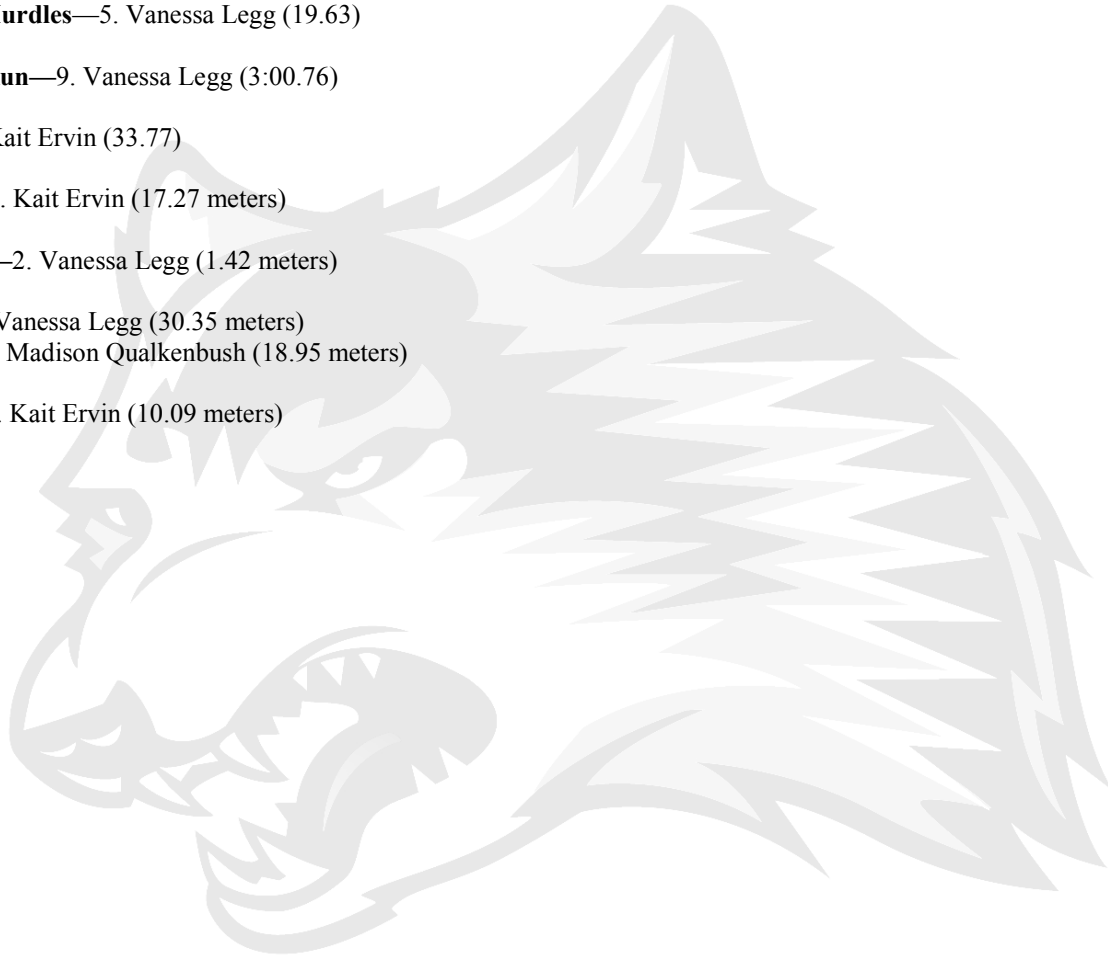

**Javelin**—2. Vanessa Legg (30.35 meters)

**Javelin**—11. Madison Qualkenbush (18.95 meters)

**Shot Put**—3. Kait Ervin (10.09 meters)

INDIANA UNIVERSITY  
EAST

DEPARTMENT OF ATHLETICS