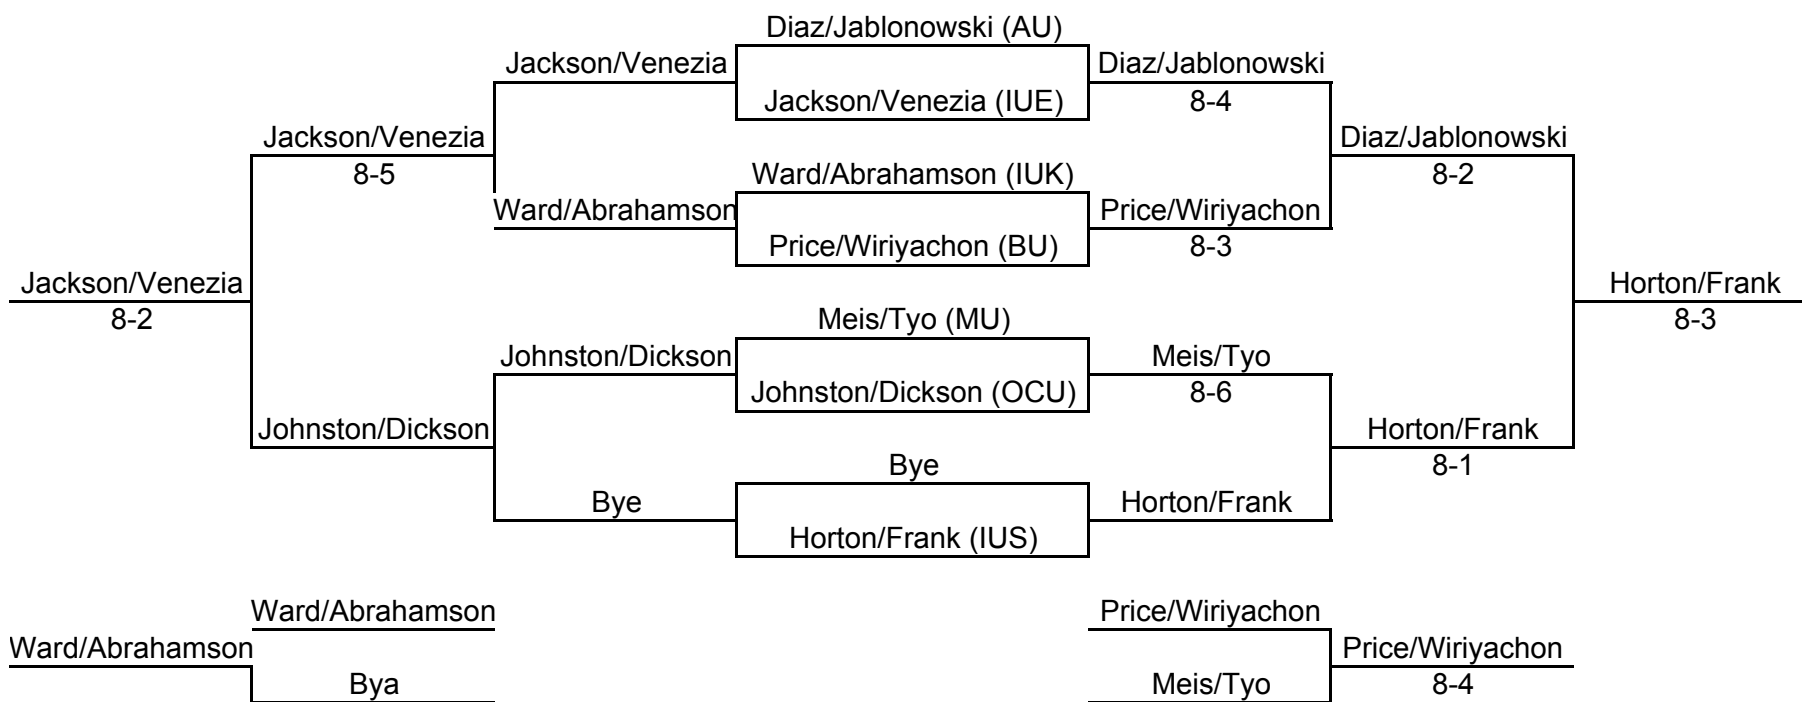

Green Draw

Seventh Place Match

Third Place Match

1st Place	Horton/Frank	IUS
2nd Place	Diaz/Jablonowski	Asbury
3rd Place	Price/Wiriyachon	Brescia
4th Place	Meis/Tyo	Midway
5th Place	Jackson/Venezia	IUE
6th Place	Johnston/Dickson	OCU
7th Place	Ward/Abrahamson	IUK