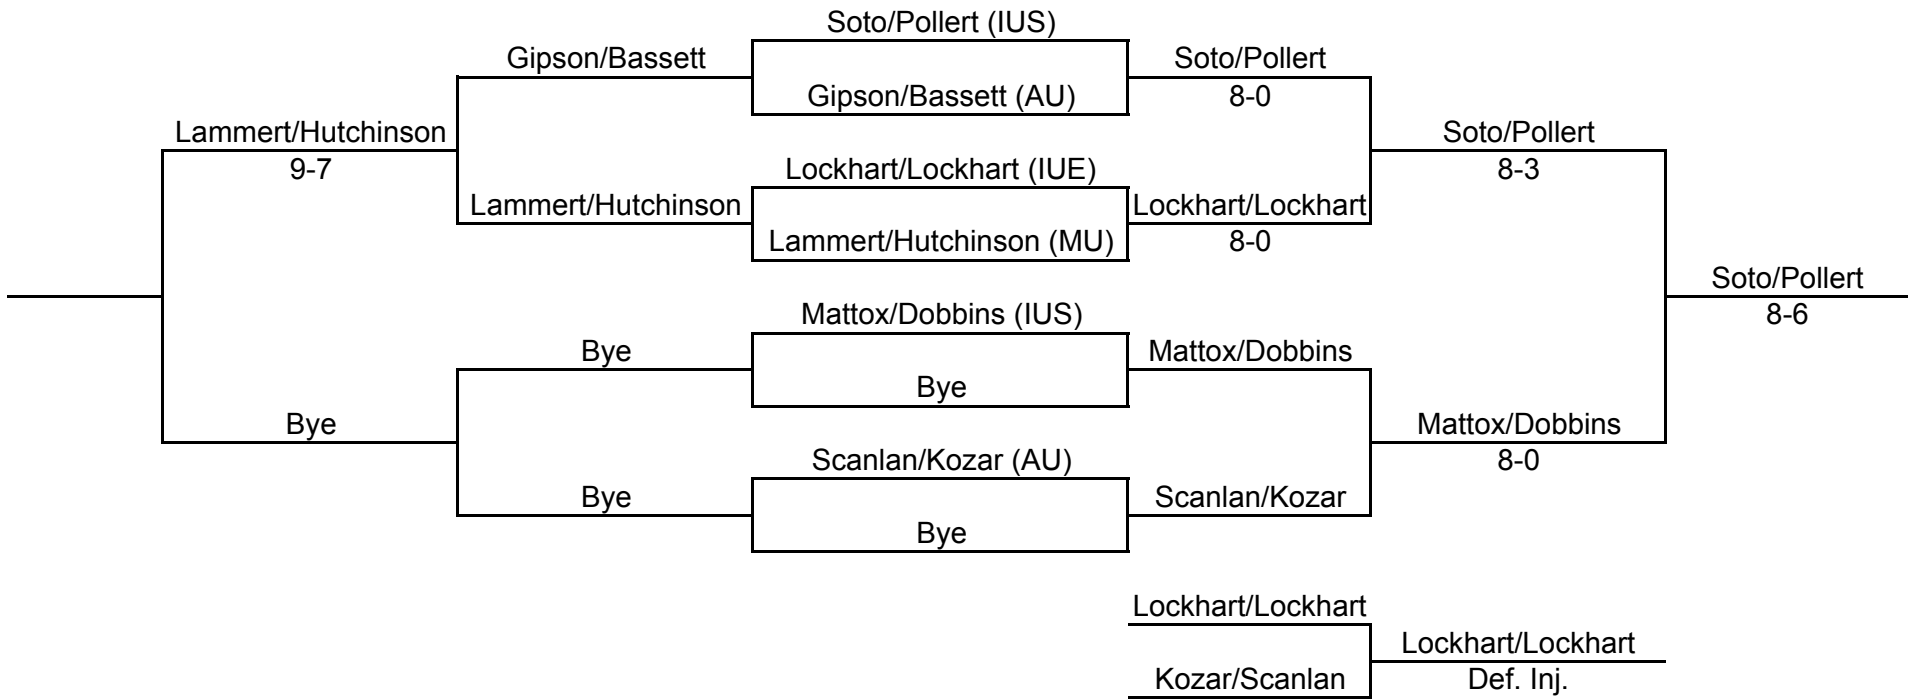

Red Draw

Lockhart/Lockhart
Kozar/Scanlan
Lockhart/Lockhart
Def. Inj.

Third Place Match

1st Place	Soto/Pollert	IUS
2nd Place	Mattox/Dobbins	IUS
3rd Place	Lockhart/Lockhart	IUE
4th Place	Kozar/Scanlan	Asbury
5th Place	Lammert/Hutchinson	Midway
6th Place	Bassett/Gipson	Asbury