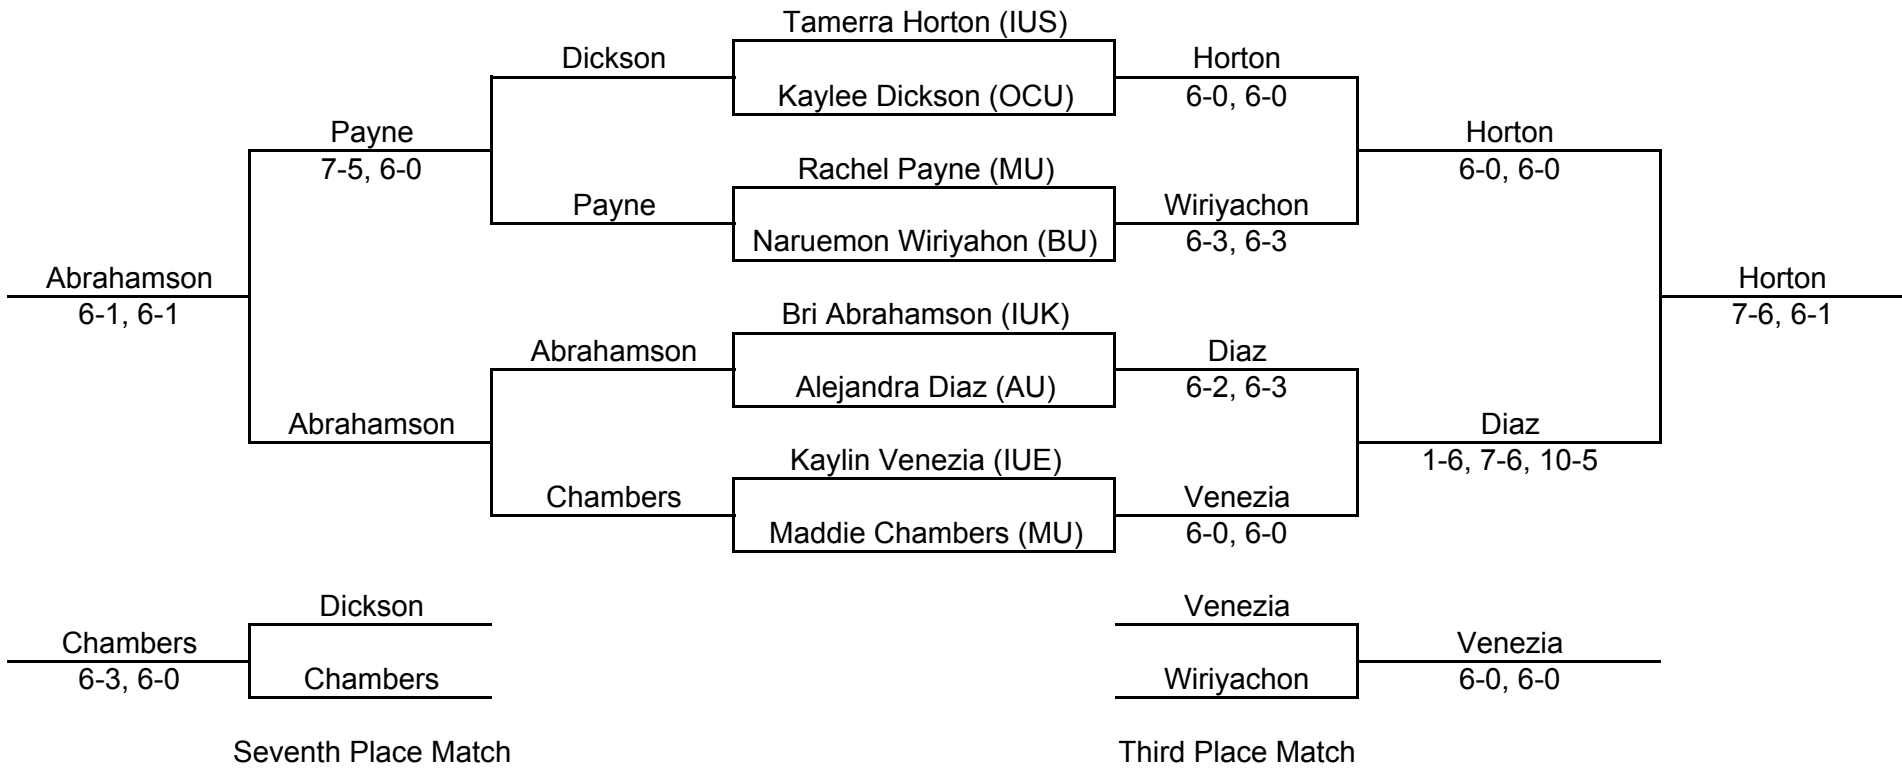

Crimson Draw

1st Place	Tamerra Horton	IUS
2nd Place	Alejandra Diaz	Asbury
3rd Place	Kaylin Venezia	IUE
4th Place	Naruemon Wiriyaehon	Brescia
5th Place	Bri Abrahamson	IUK
6th Place	Rachel Payne	Midway
7th Place	Maddie Chambers	Midway
8th Place	Kaylee Dickson	OCU

Blue Draw

Seventh Place Match

Third Place Match

1st Place	Kendall Jablonowski	Asbury
2nd Place	Lauren Winchell	IUS
3rd Place	Brooklyn Hubbard	IUE
4th Place	Jerika Smith	OCU
5th Place	Erin Byassee	Midway
6th Place	Alexa Slone	Asbury
7th Place	Katie Hart	IUK
8th Place	Morgan Harmon	Brescia