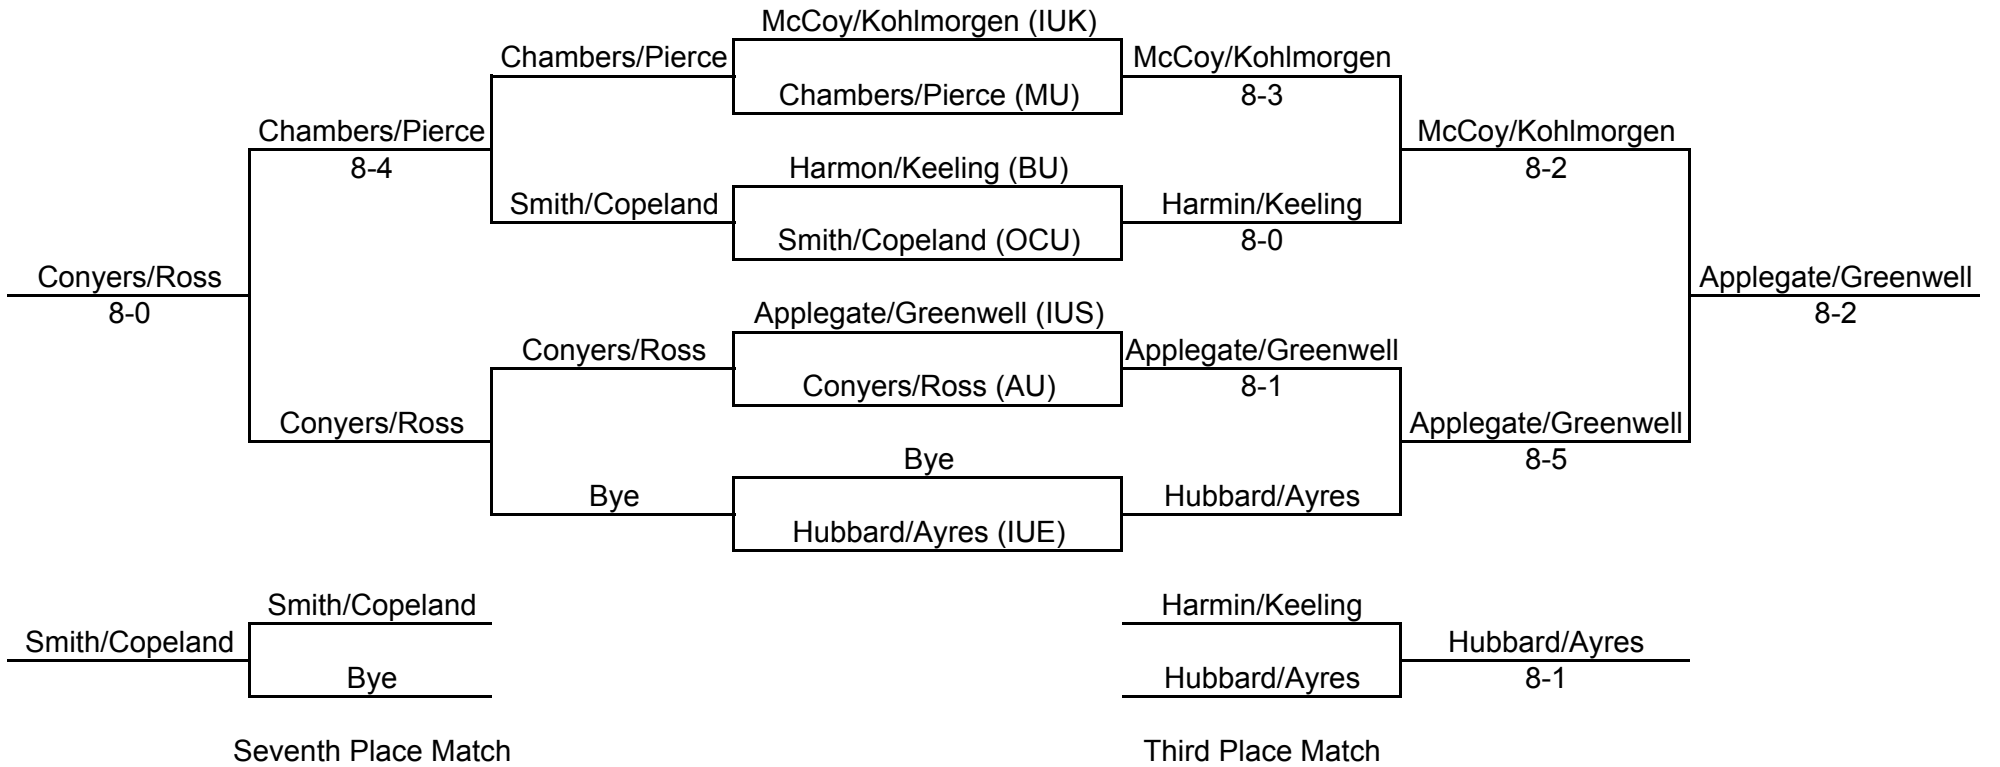

Green Draw

Seventh Place Match

Third Place Match

1st Place	Horton/Frank	IUS
2nd Place	Diaz/Jablonowski	Asbury
3rd Place	Price/Wiriyachon	Brescia
4th Place	Meis/Tyo	Midway
5th Place	Jackson/Venezia	IUE
6th Place	Johnston/Dickson	OCU
7th Place	Ward/Abrahamson	IUK

Gold Draw

1st Place	Applegate/Greenwell	IUS
2nd Place	McCoy/Kohlmorgen	IUK
3rd Place	Hubbard/Ayres	IUE
4th Place	Harmin/Keeling	Brescia
5th Place	Conyers/Ross	Asbury
6th Place	Chambers/Pierce	Midway
7th Place	Copeland/Smith	OCU