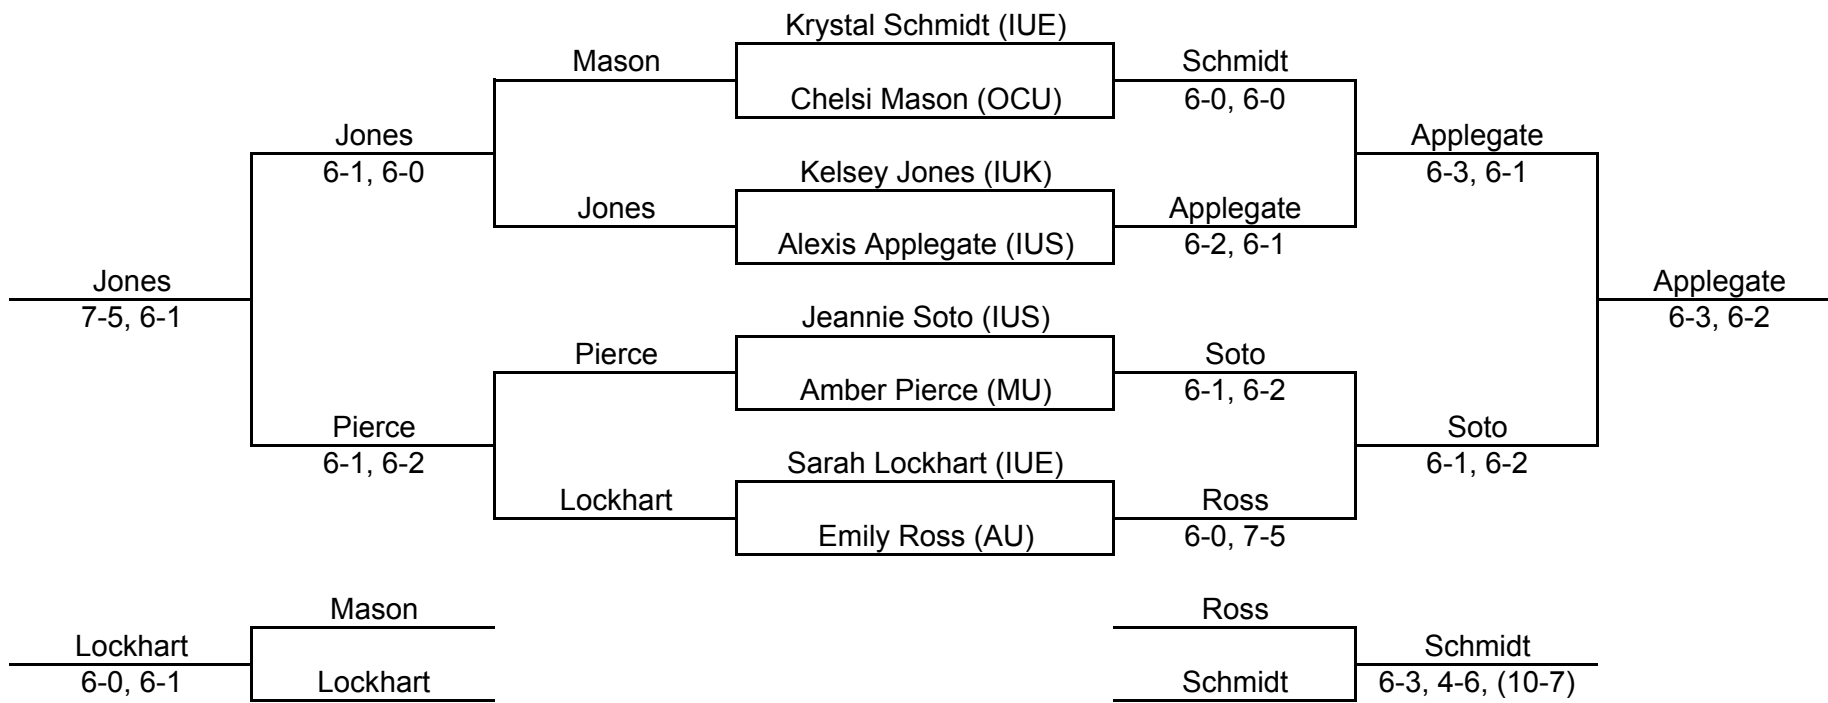

Gray Draw

Seventh Place Match

Third Place Match

1st Place	Alexia Applegate	IUS
2nd Place	Jeannie Soto	IUS
3rd Place	Krystal Schmidt	IUE
4th Place	Emily Ross	Asbury
5th Place	Kelsey Jones	IUK
6th Place	Amber Pierce	Midway
7th Place	Sarah Lockhart	IUE
8th Place	Chelsi Mason	OCU