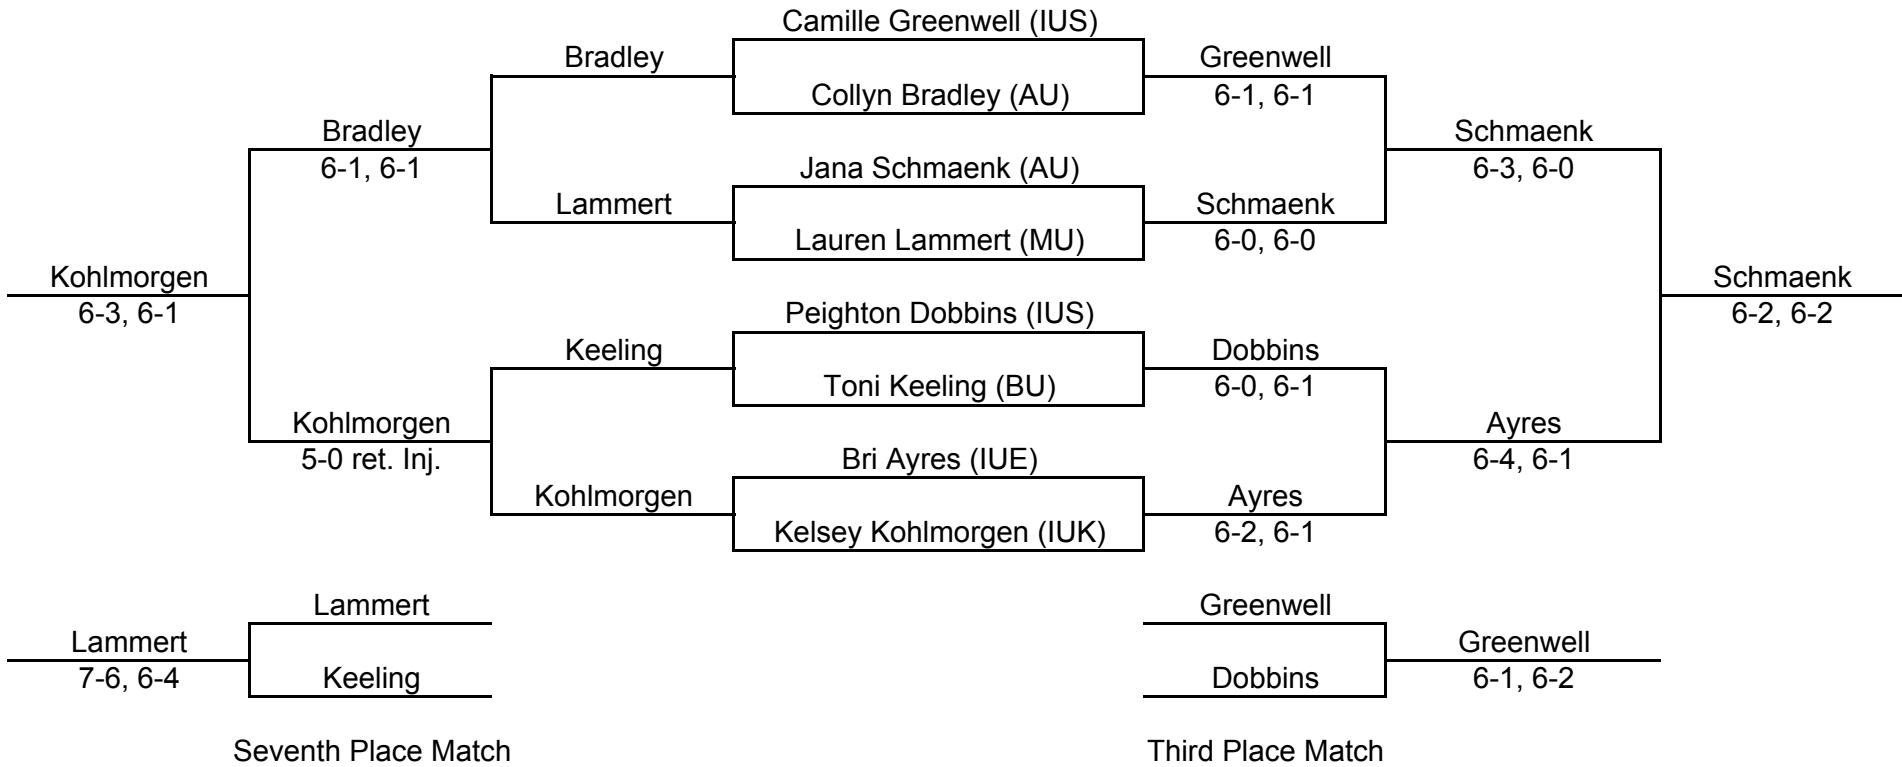

White Draw

1st Place	Jana Schmaenk	Asbury
2nd Place	Bri Ayres	IUE
3rd Place	Camille Greenwell	IUS
4th Place	Peighton Dobbins	IUS
5th Place	Kelsey Kohl Morgen	IUK
6th Place	Collyn Bradley	Asbury
7th Place	Lauren Lammert	Midway
8th Place	Toni Keeling	Brescia