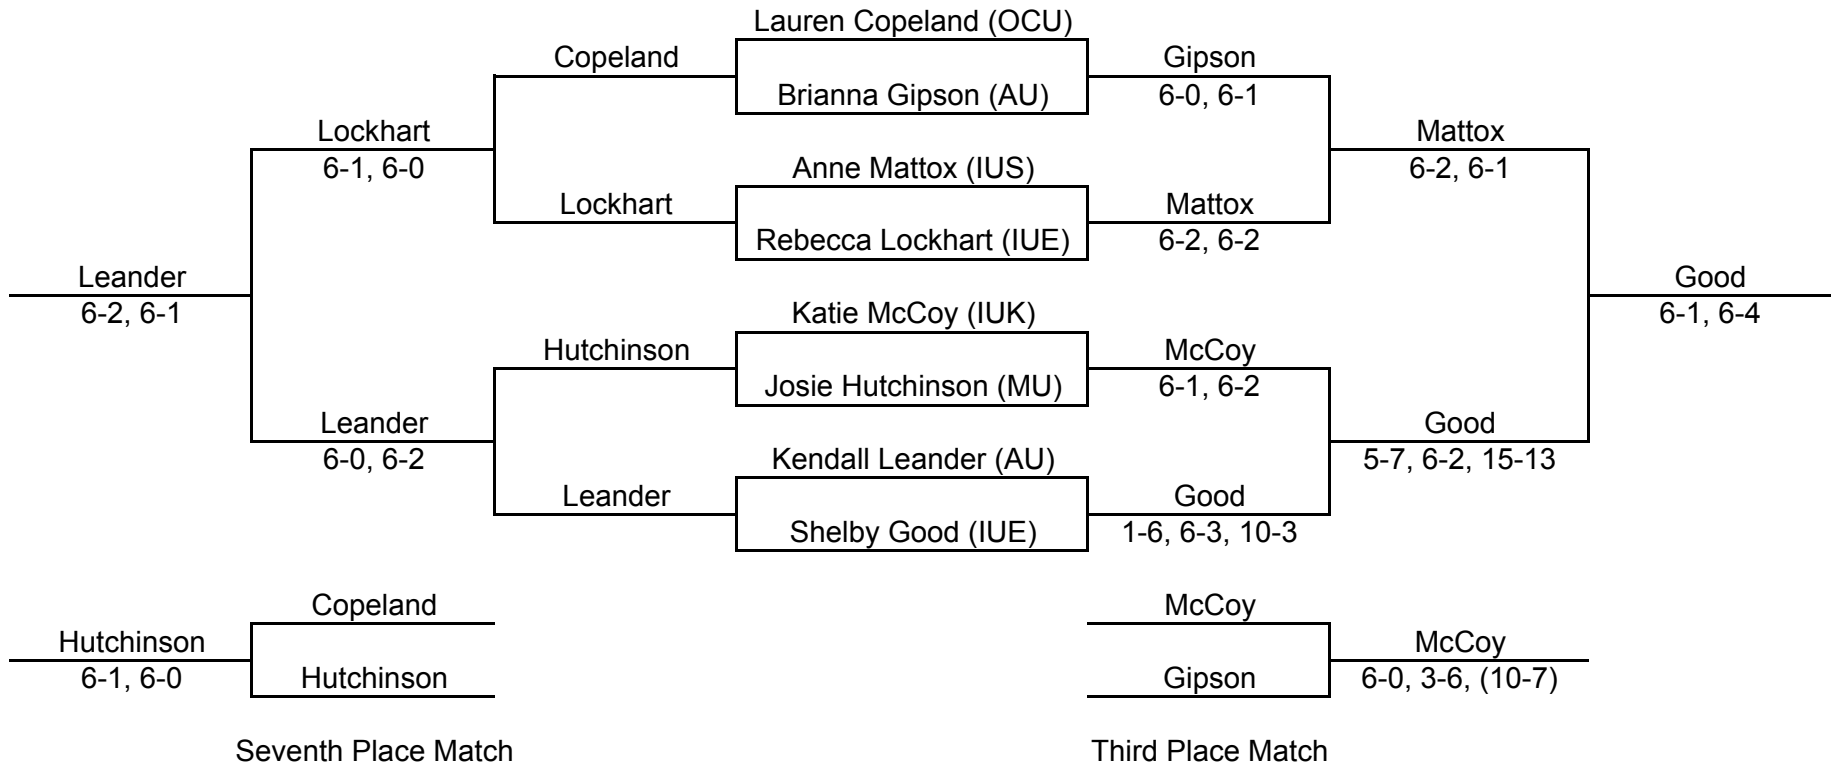

Black Draw

1st Place	Shelby Good	IUE
2nd Place	Anne Mattox	IUS
3rd Place	Katie McCoy	IUK
4th Place	Brianna Gipson	Asbury
5th Place	Kendall Leander	Asbury
6th Place	Rebecca Lockhart	IUE
7th Place	Josie Hutchinson	Midway
8th Place	Lauren Copeland	OCU