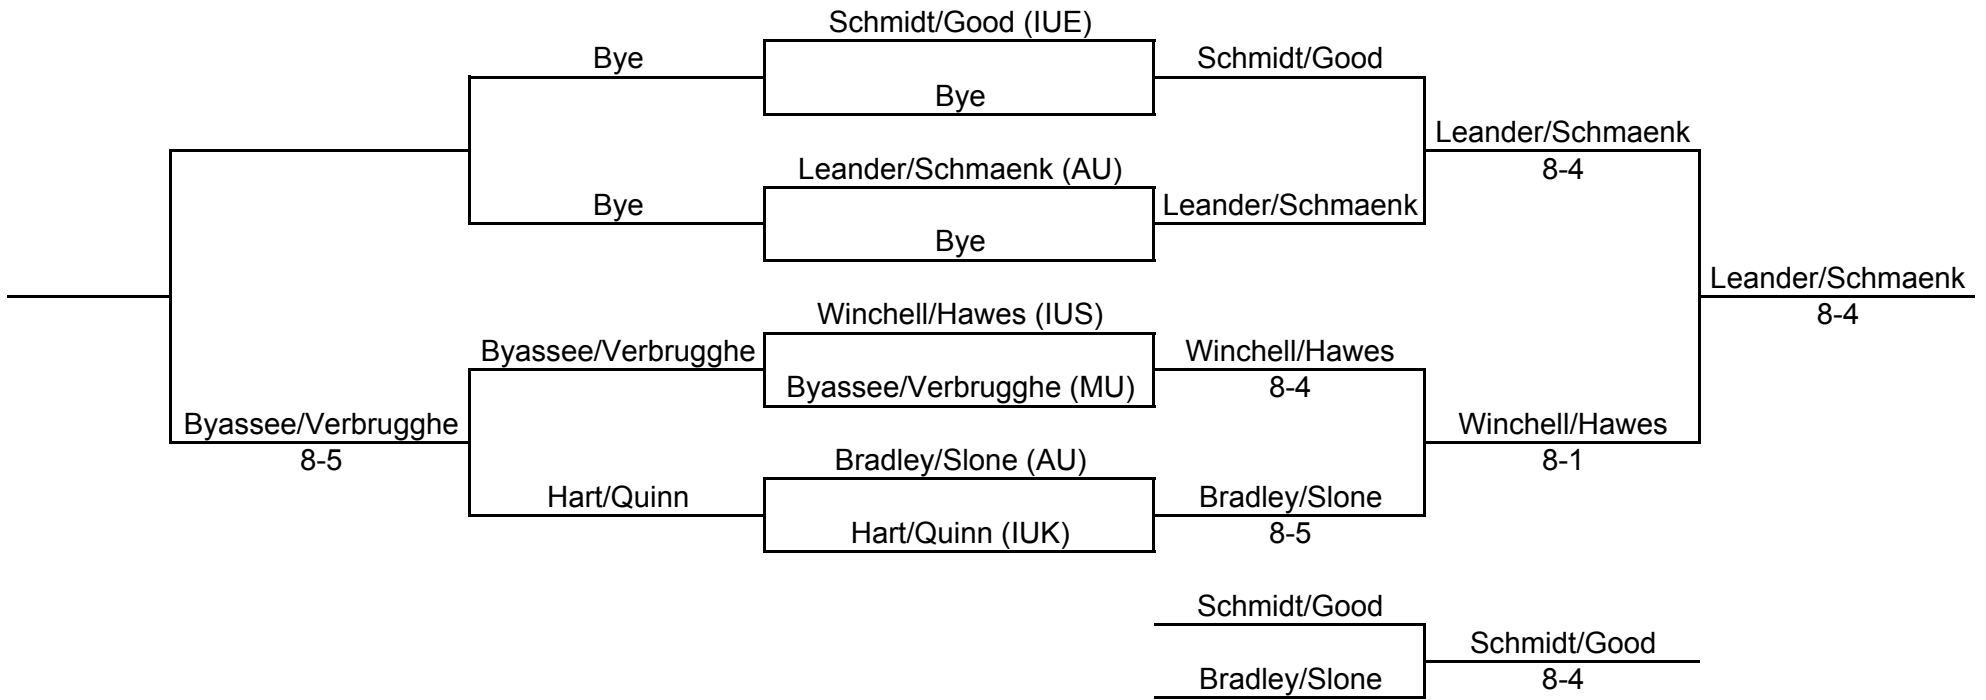

Silver Draw

Third Place Match

1st Place	Leander/Schmaenk	Asbury
2nd Place	Winchell/Hawes	IUS
3rd Place	Schmidt/Good	IUE
4th Place	Bradley/Slone	Asbury
5th Place	Byassee/Verbrugghe	Midway
6th Place	Hart/Quinn	IUK