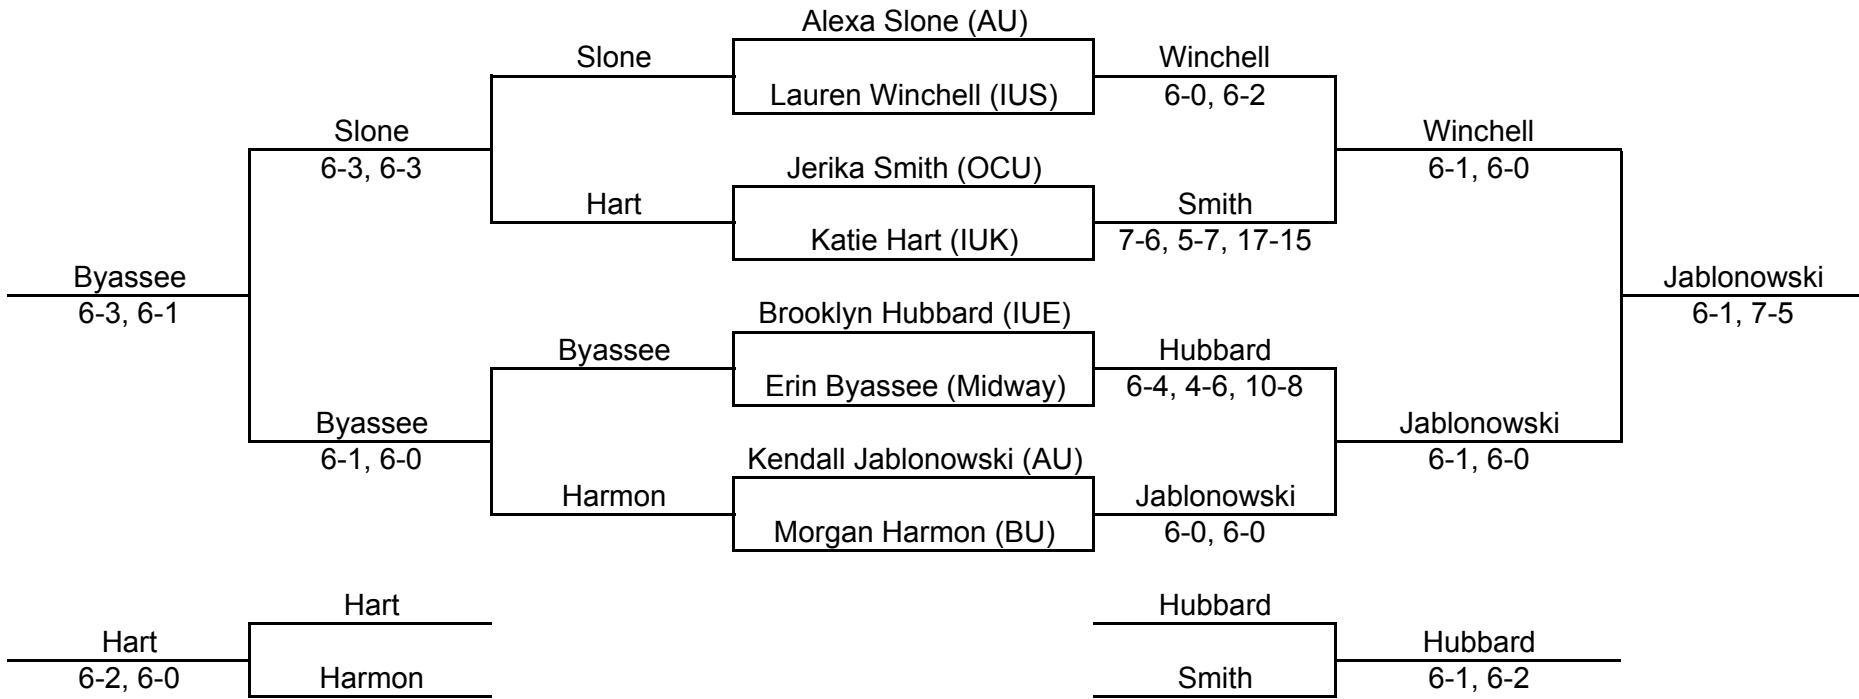

Crimson Draw

1st Place	Tamerra Horton	IUS
2nd Place	Alejandra Diaz	Asbury
3rd Place	Kaylin Venezia	IUE
4th Place	Naruemon Wiriyaehon	Brescia
5th Place	Bri Abrahamson	IUK
6th Place	Rachel Payne	Midway
7th Place	Maddie Chambers	Midway
8th Place	Kaylee Dickson	OCU

Blue Draw

Seventh Place Match

Third Place Match

1st Place	Kendall Jablonowski	Asbury
2nd Place	Lauren Winchell	IUS
3rd Place	Brooklyn Hubbard	IUE
4th Place	Jerika Smith	OCU
5th Place	Erin Byassee	Midway
6th Place	Alexa Slone	Asbury
7th Place	Katie Hart	IUK
8th Place	Morgan Harmon	Brescia